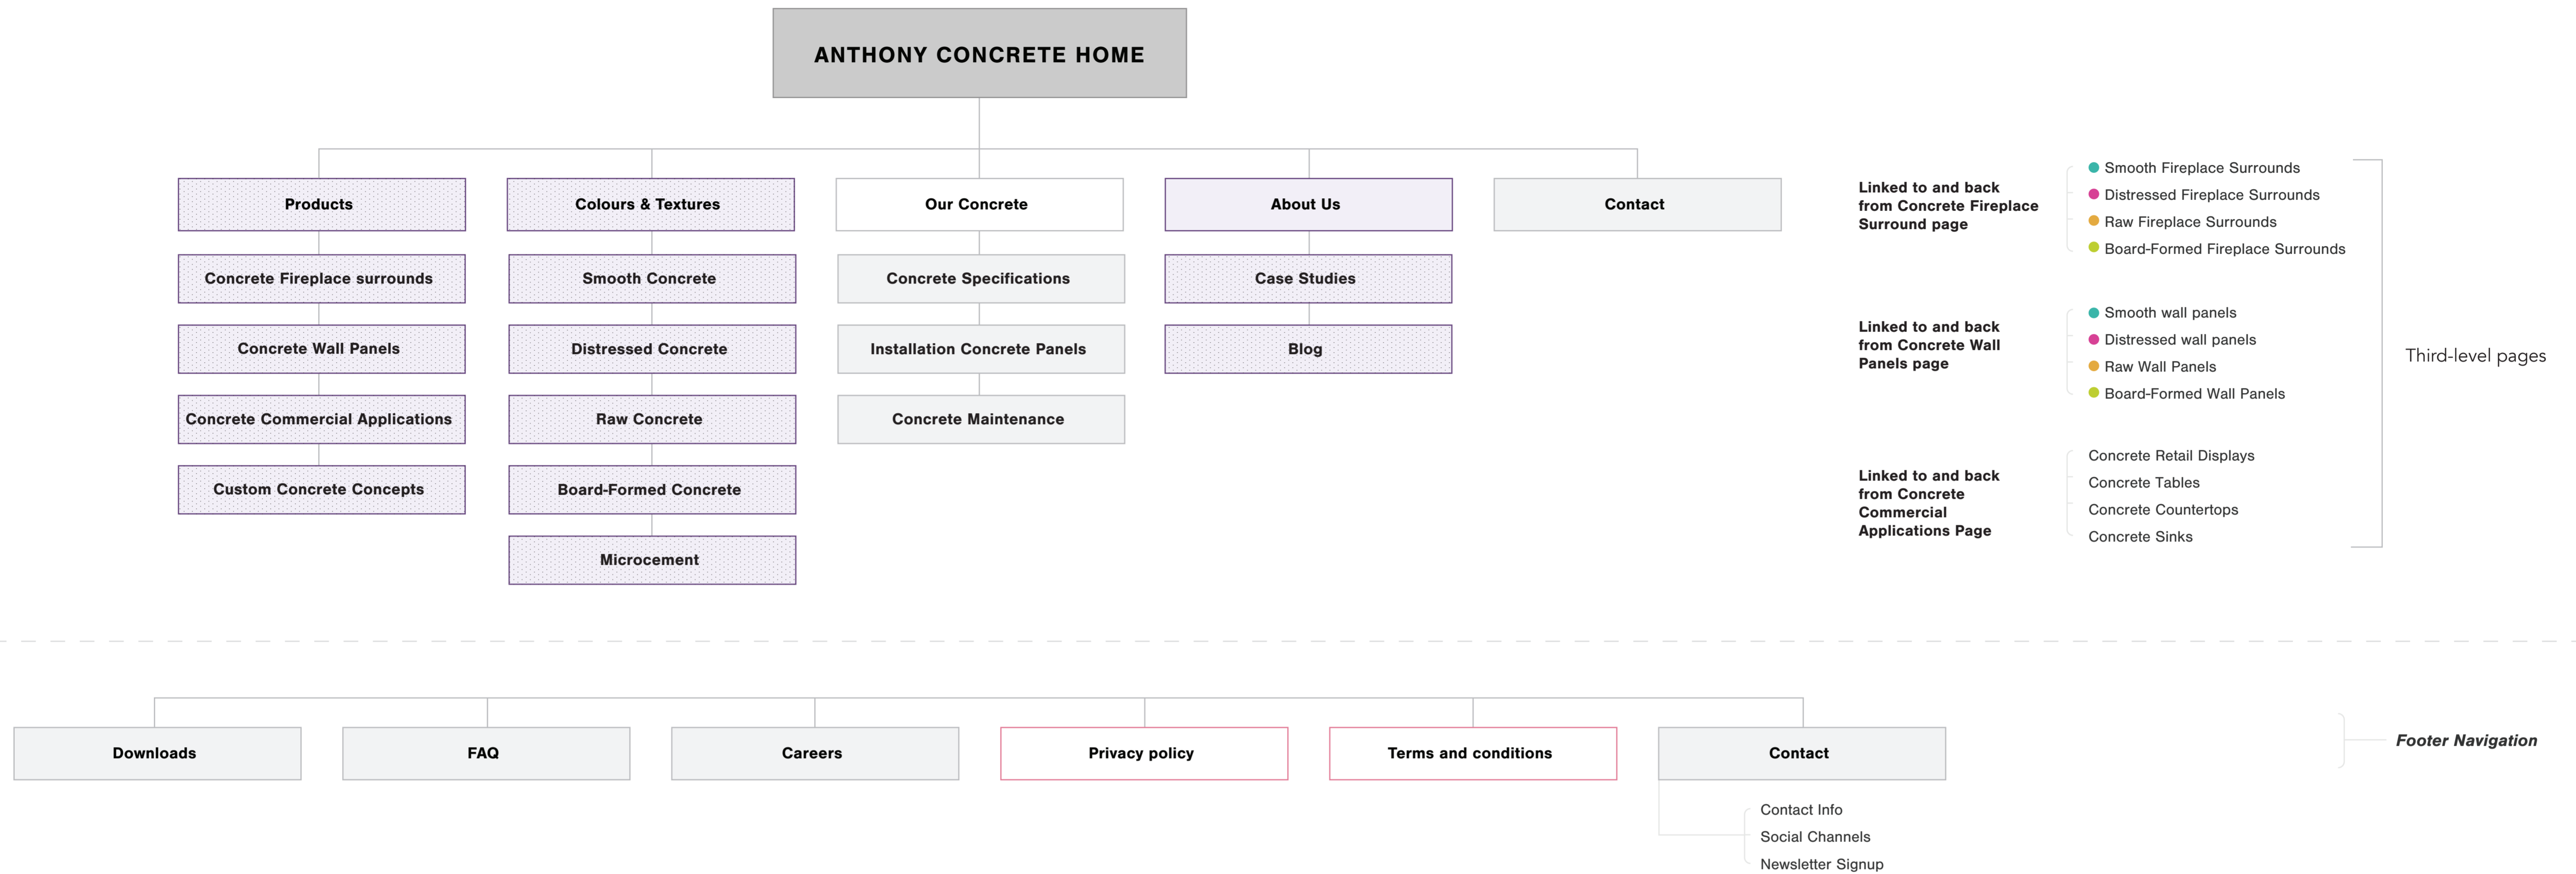

ANTHONY CONCRETE - SITEMAP

ANTHONY CONCRETE PAGES

HOME PAGE

CUSTOM INTERNALS:

1. Individual Product Page Template
2. Individual Colours & Textures Page Template
3. Products/Colours & Textures Overview Page Template
4. About Us
5. Case Studies & Blog Template

BASIC INTERNALS:

1. Concrete Specifications
2. Installation Concrete Panels
3. Concrete Maintenance
4. Contact
5. Downloads
6. FAQ
7. Careers
8. Third-level pages (12 total, only accessible from individual sub-product or sub-colours & textures pages)

LEGEND

- Basic Internal
- Custom Internal
- Download
- Custom Internal Template (used for more than one page)
- Dropdown
- Linked to from Smooth Soncrete page
- Linked to from Distressed Concrete page
- Linked to from Raw Concrete page
- Linked to from Board-Formed Concrete page